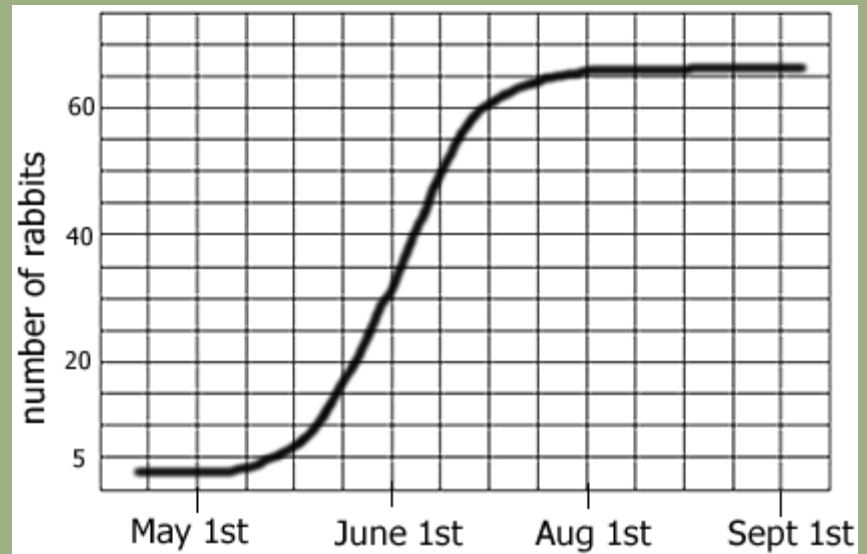

A: What is about 65?

What's Happen Hot Stuff?

200

Q: This type of growth is seen between 0 & 1 ms

A: What is exponential growth?

What's Happen Hot Stuff?

300

Q: Type of growth
seen here